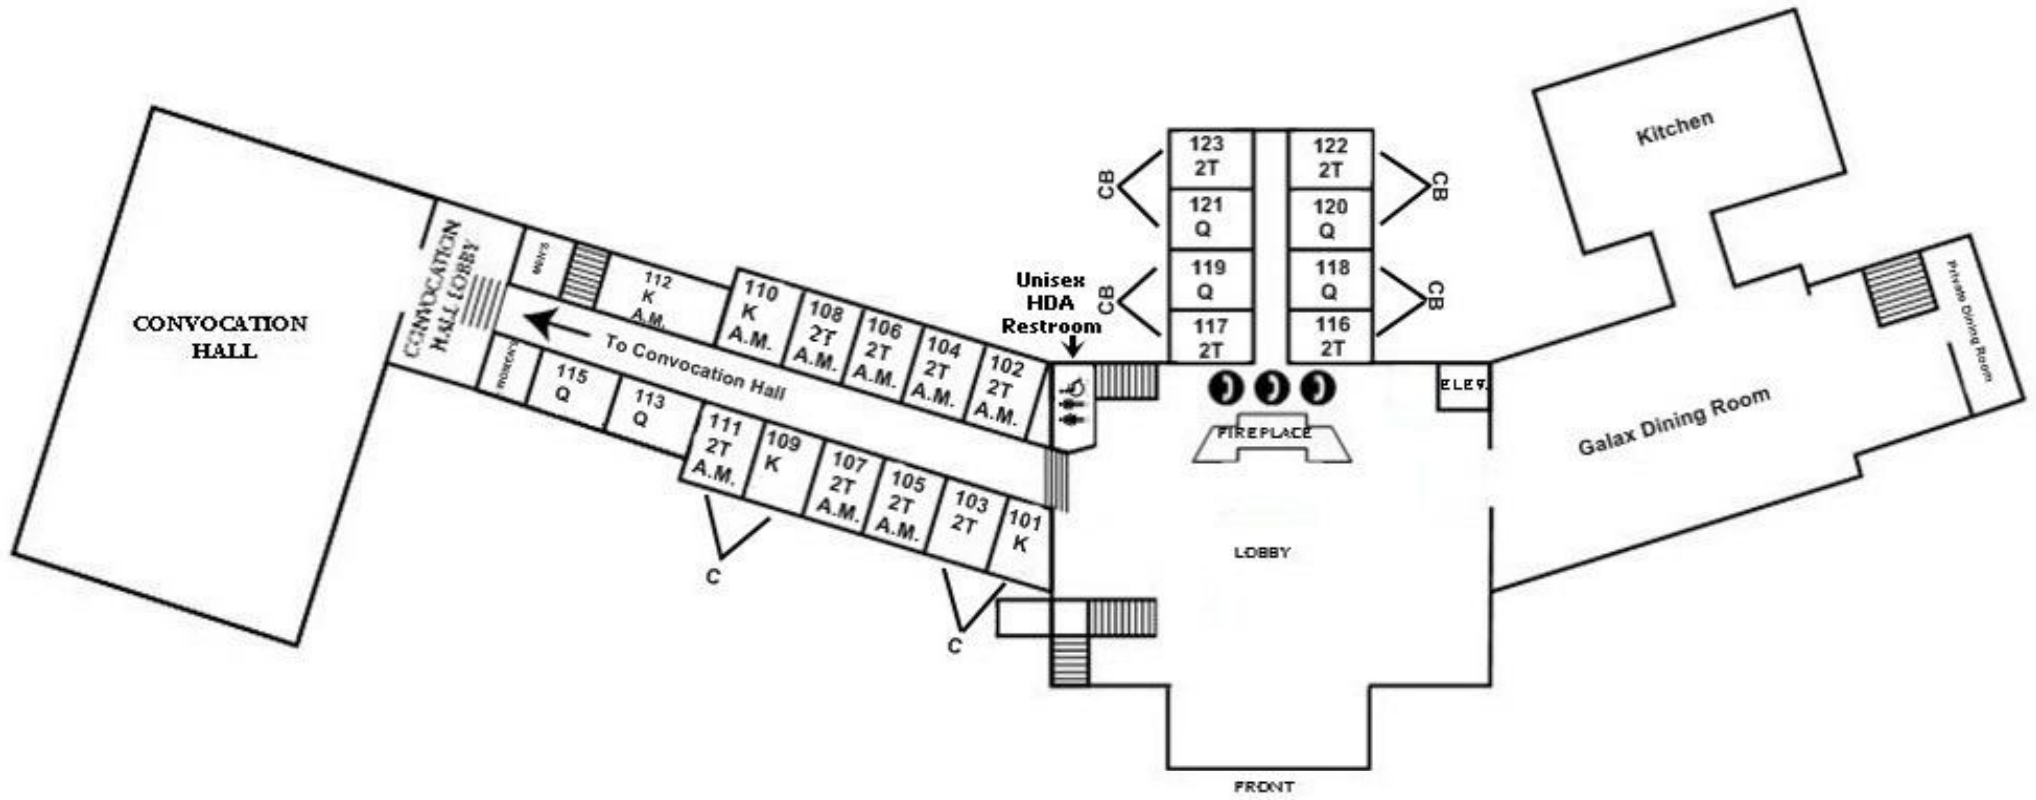

ASSEMBLY INN

FIRST FLOOR

PO Box 969 • Montreat, NC 28757-0969

<http://www.montreat.org>
 Presbyterian Church (U.S.A.)

- K 1 King Bed
- Q 1 Queen Bed
- 2T 2 Twin Beds
- C Connecting Rooms
- CB Connecting Baths
- AM Room Accomodates Air Mattress

1st Floor Accomodates 9 Air Mattresses

Revised 3/18/15