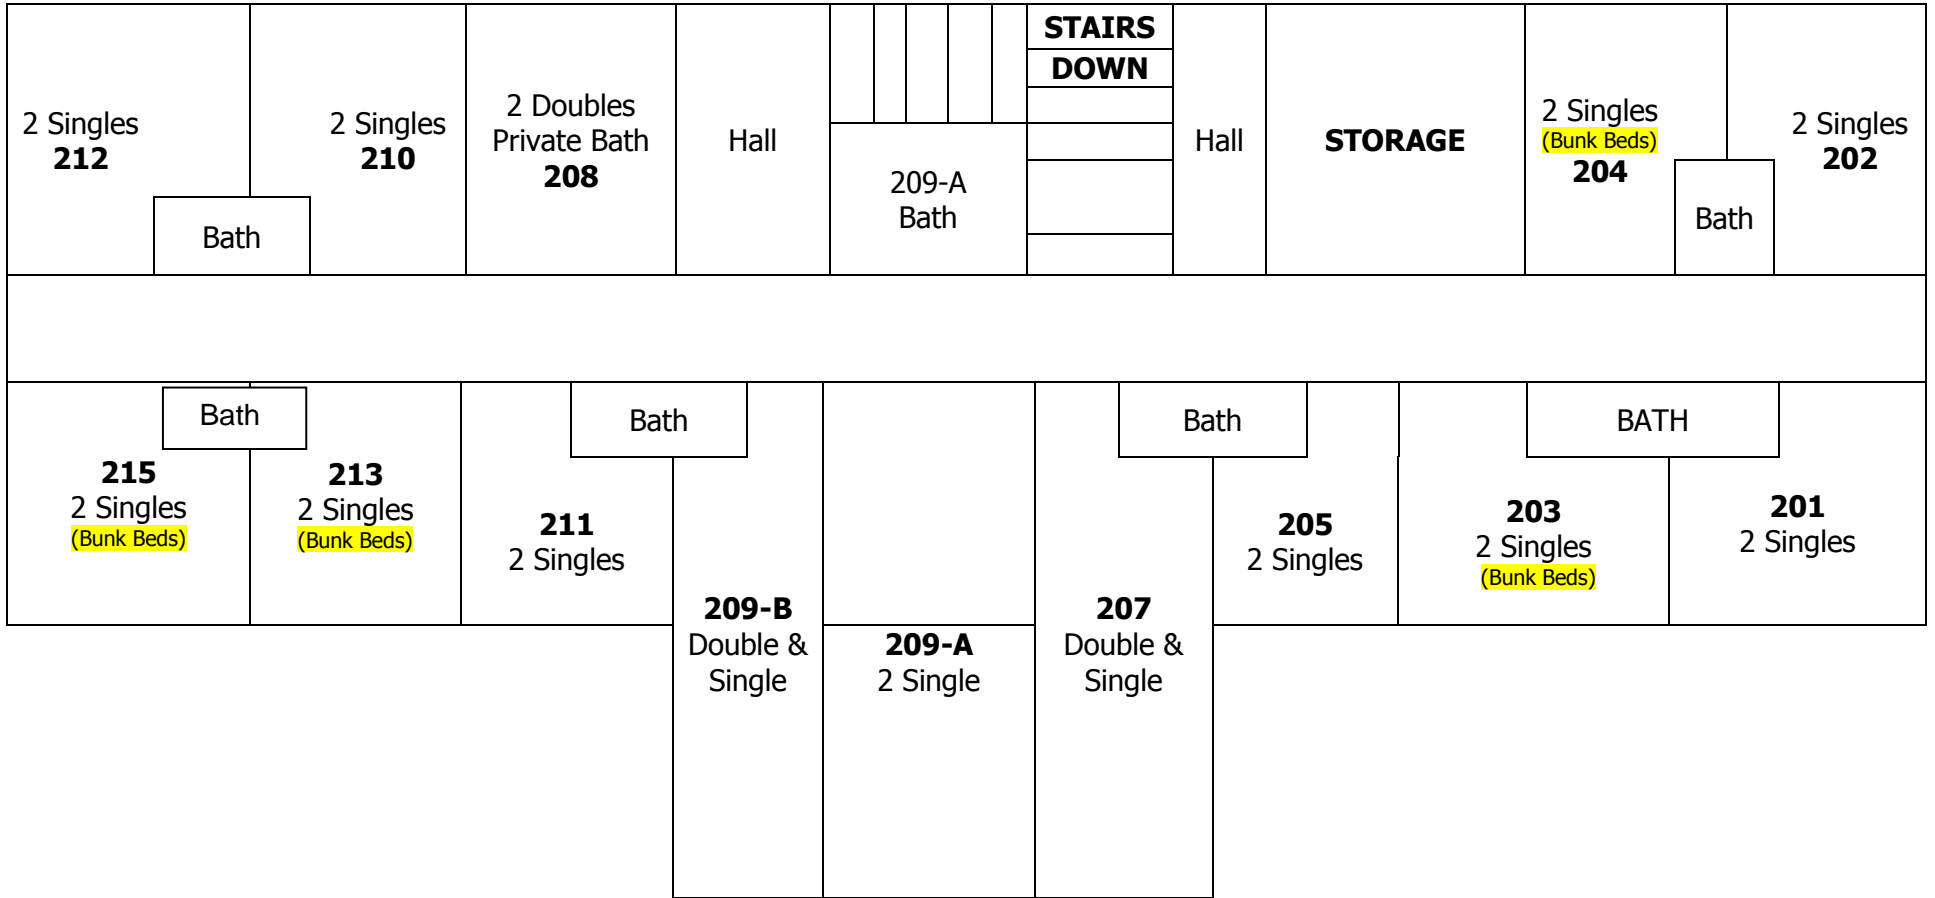

## **The Winsborough**

### **First Floor**

6 Guest Rooms

12 Beds

16 Person Capacity

*(2 persons per Double Bed)*

### Second Floor

14 Guest Rooms

28 Beds

32 Person Capacity

*(2 persons per Double Bed)*

**The Winsborough**

**Third Floor**

11 Guest Rooms

16 Beds

21 Person Capacity

*(2 persons per Double Bed)*