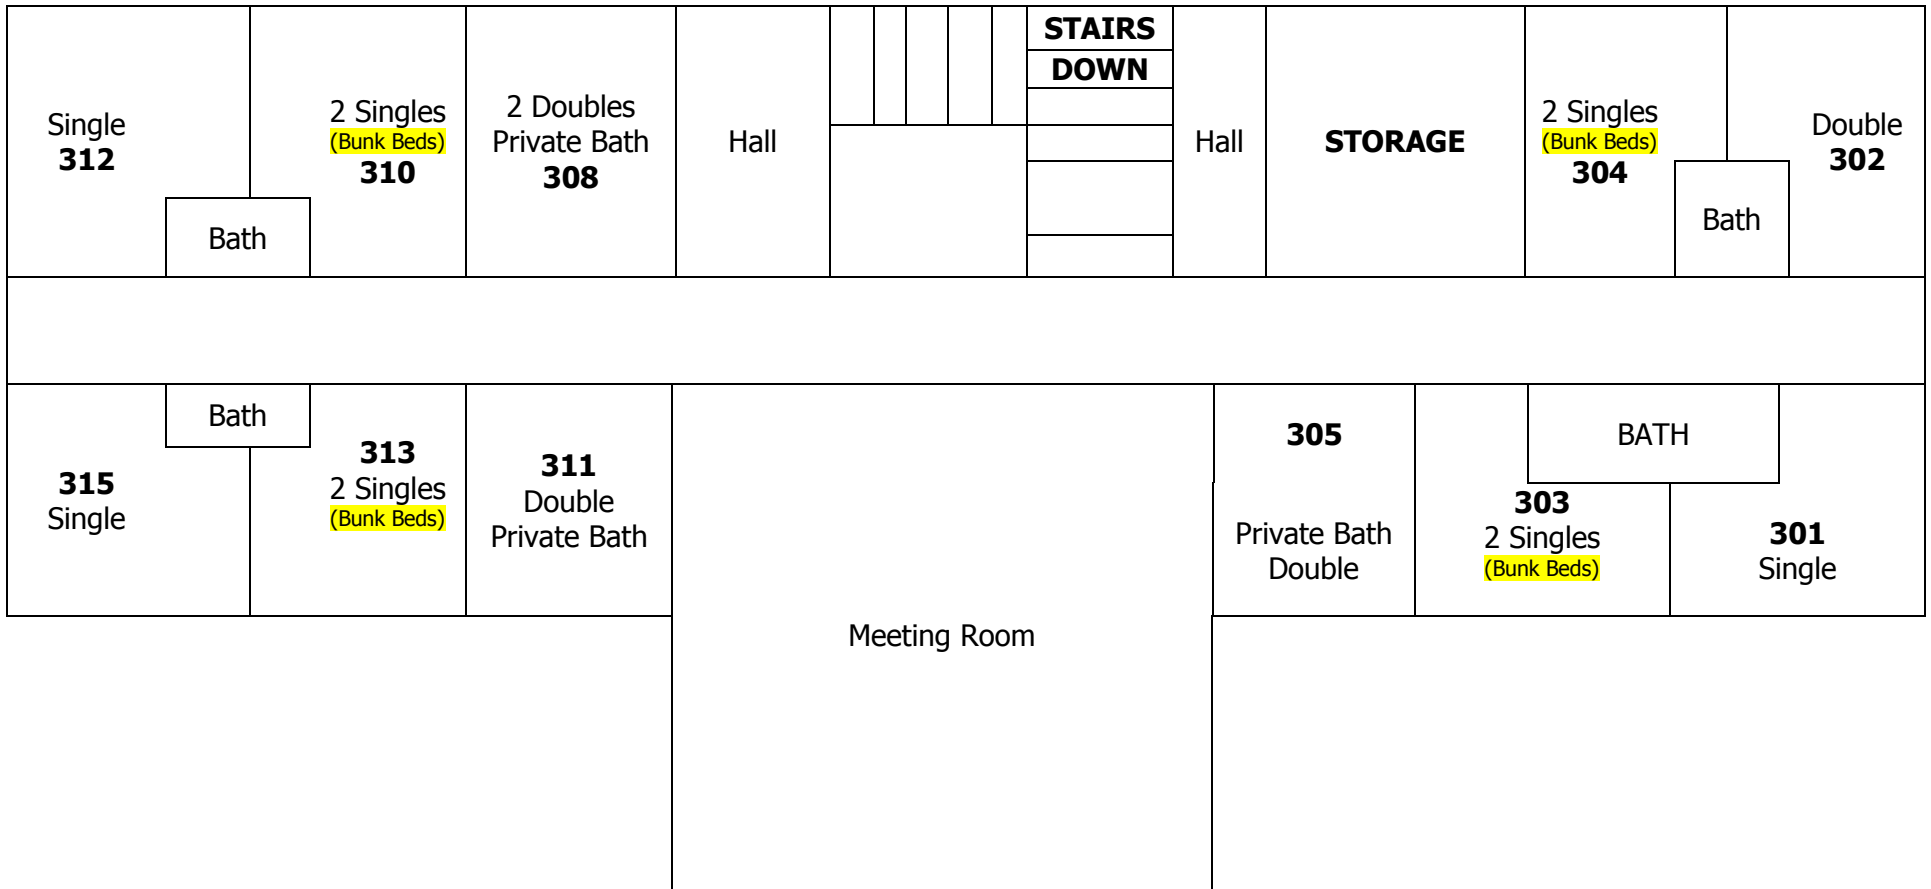

### **First Floor**

6 Guest Rooms

12 Beds

16 Person Capacity

*(2 persons per Double Bed)*

## The Winsborough

### Second Floor

14 Guest Rooms

28 Beds

32 Person Capacity

*(2 persons per Double Bed)*

**The Winsborough**

**Third Floor**

11 Guest Rooms

16 Beds

21 Person Capacity

*(2 persons per Double Bed)*