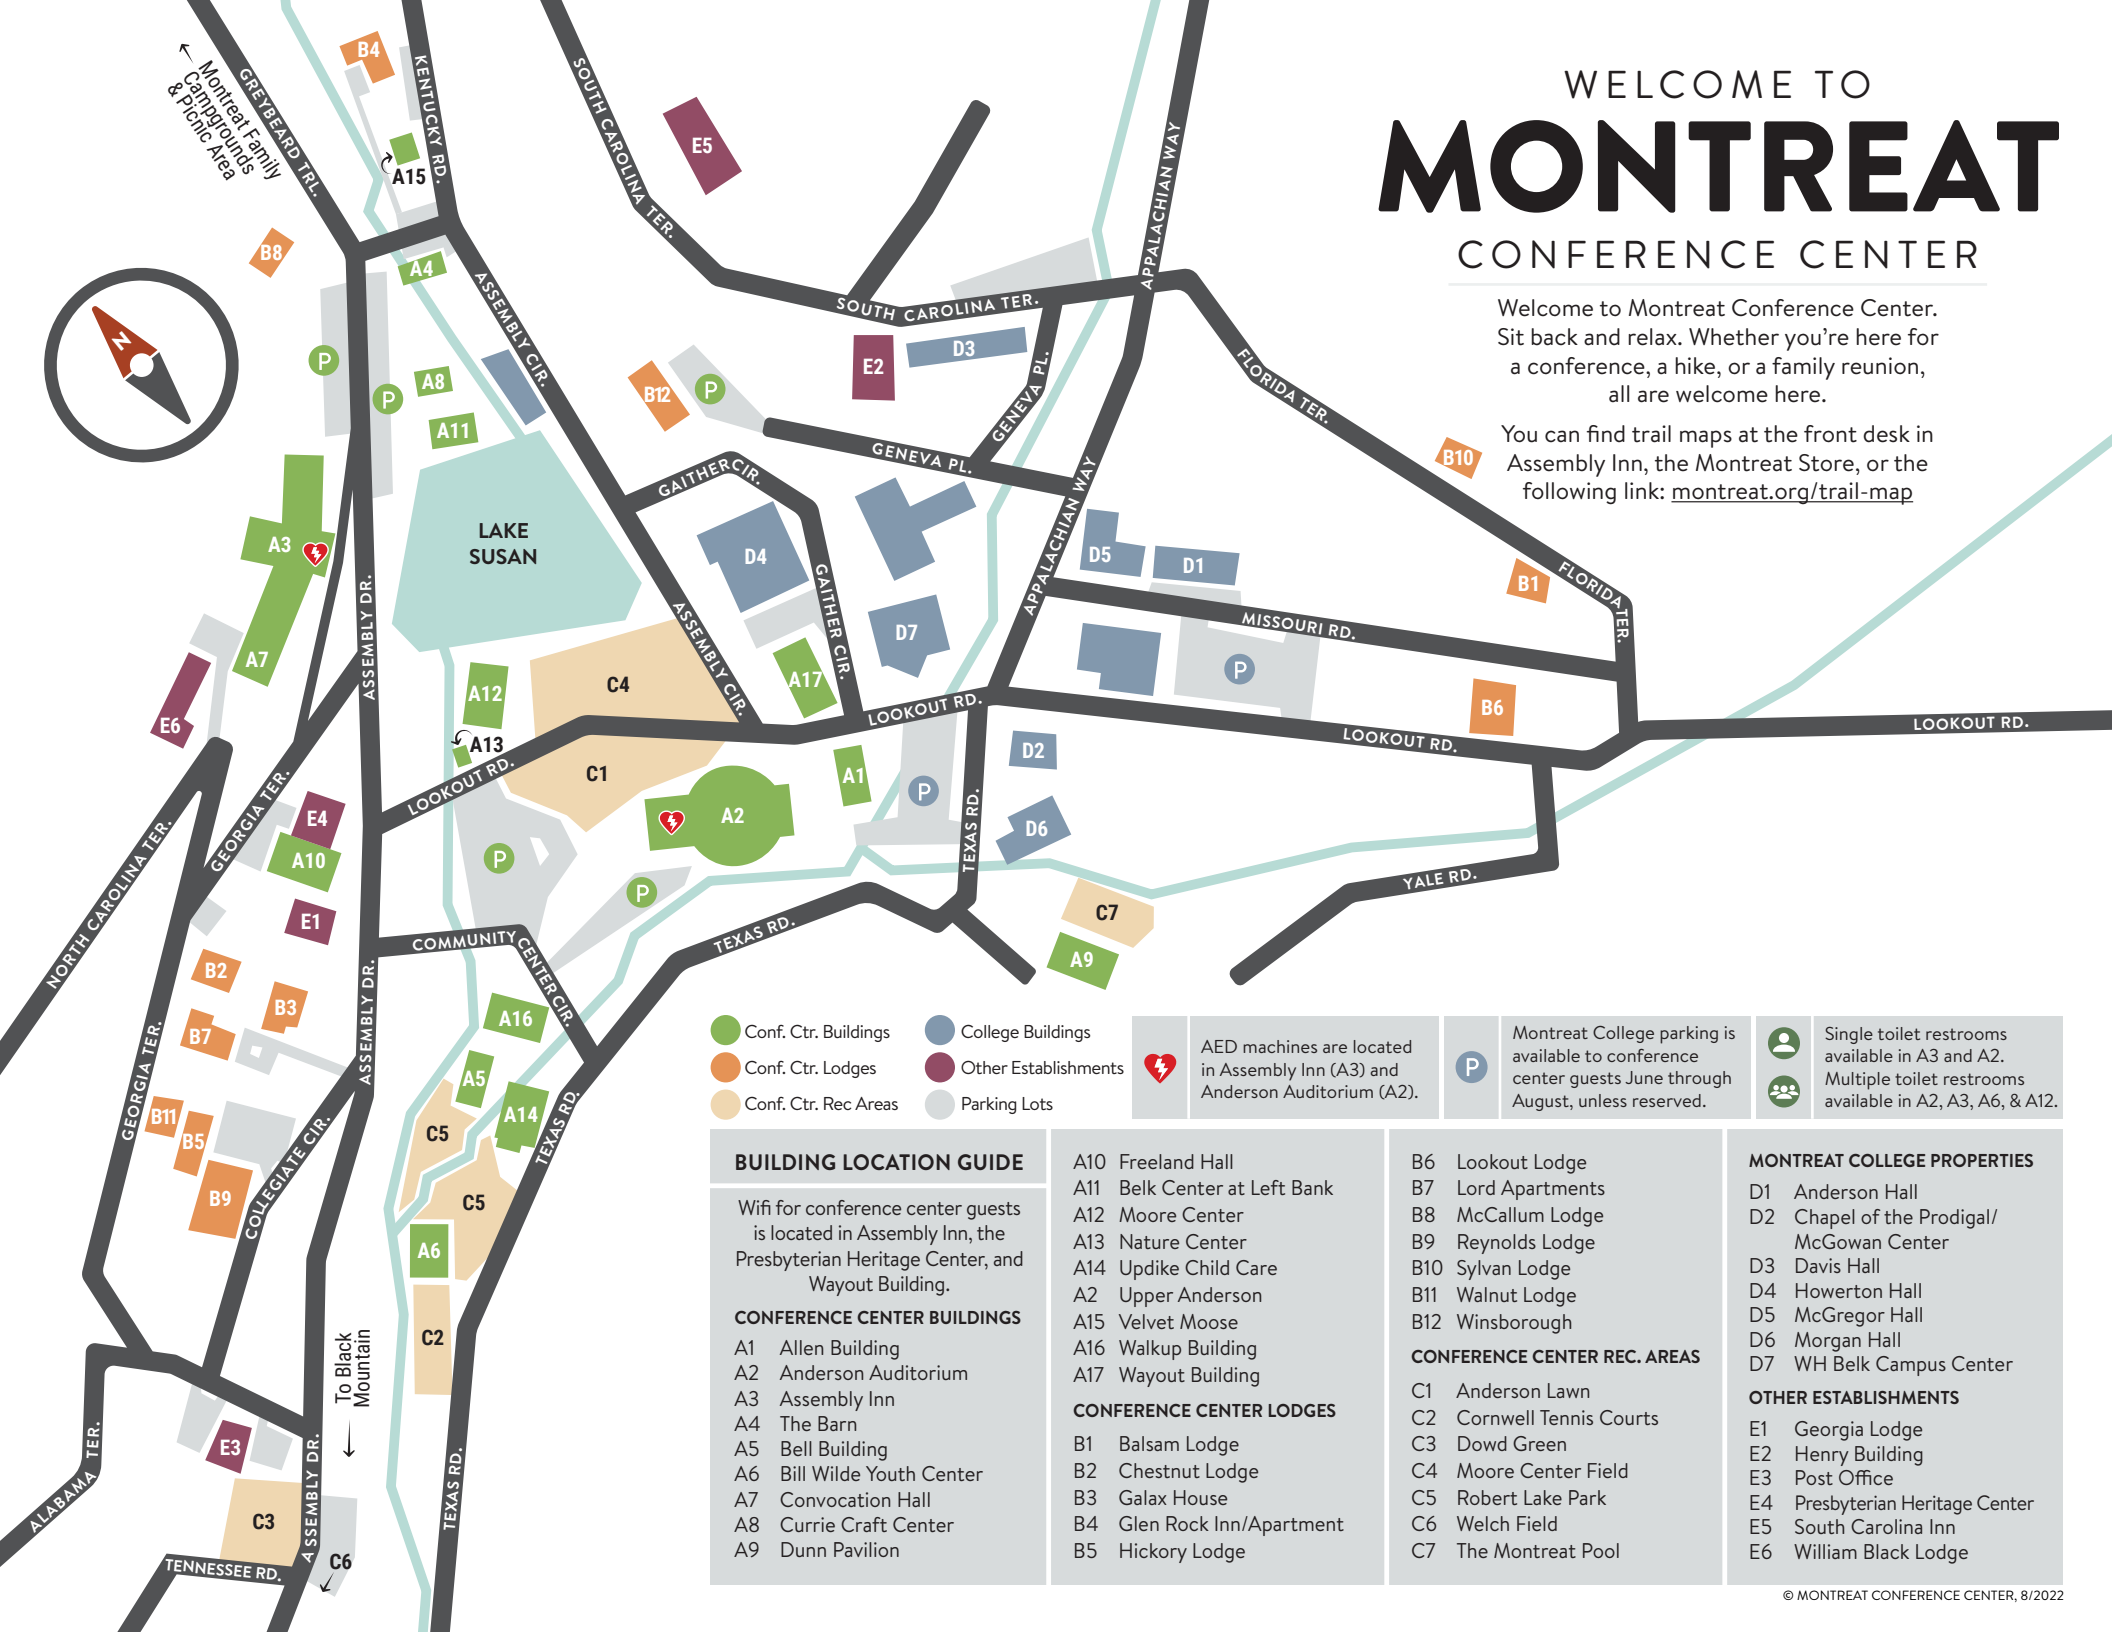

# WELCOME TO MONTREAT CONFERENCE CENTER

Welcome to Montreat Conference Center. Sit back and relax. Whether you're here for a conference, a hike, or a family reunion, all are welcome here.

You can find trail maps at the front desk in Assembly Inn, the Montreat Store, or the following link: [montreat.org/trail-map](http://montreat.org/trail-map)

- Conf. Ctr. Buildings
- Conf. Ctr. Lodges
- Conf. Ctr. Rec Areas
- College Buildings
- Other Establishments
- Parking Lots

AED machines are located in Assembly Inn (A3) and Anderson Auditorium (A2).

Montreat College parking is available to conference center guests June through August, unless reserved.

## BUILDING LOCATION GUIDE

Wifi for conference center guests is located in Assembly Inn, the Presbyterian Heritage Center, and Wayout Building.

You can find trail maps at the front desk in Assembly Inn, the Montreat Store, or the following link: [montreat.org/trail-map](http://montreat.org/trail-map)

MAP KEY	
	Trailhead
	Trail path (for illustration)
	Body of water
	Montreat Gate
	Parking