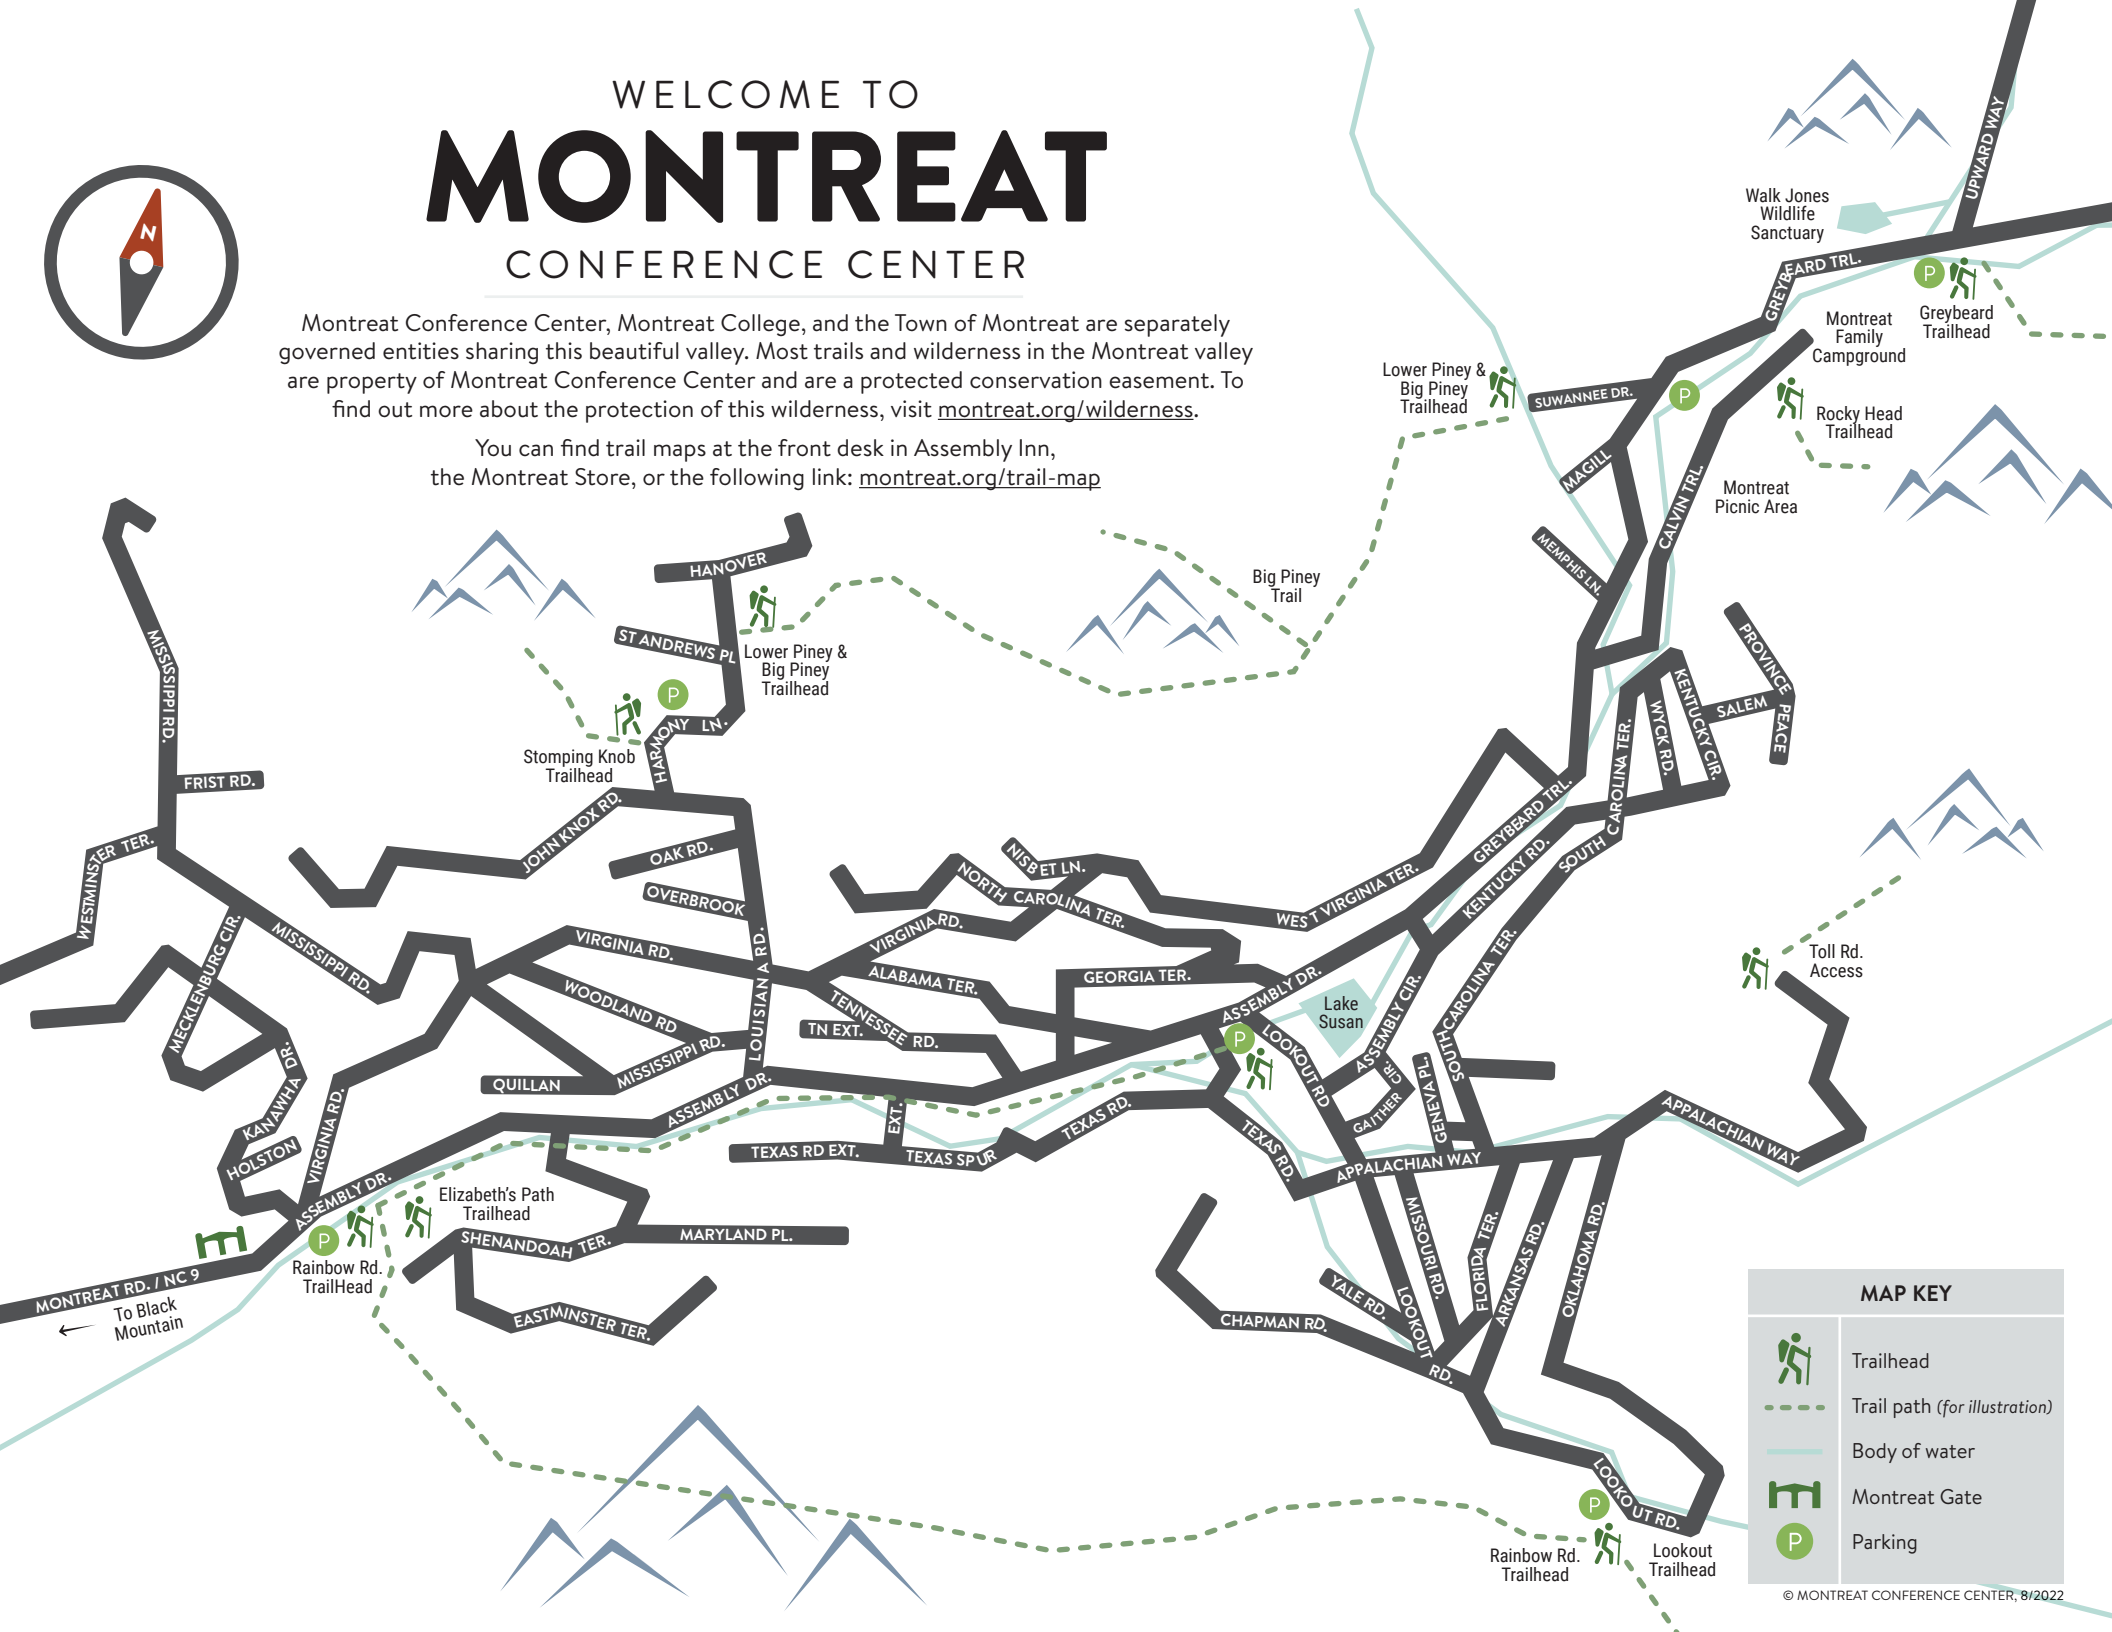

- A10 Freeland Hall
- A11 Belk Center at Left Bank
- A12 Moore Center
- A13 Nature Center
- A14 Updike Child Care
- A2 Upper Anderson
- A15 Velvet Moose
- A16 Walkup Building
- A17 Wayout Building

### CONFERENCE CENTER REC. AREAS

- C1 Anderson Lawn
- C2 Cornwell Tennis Courts
- C3 Dowd Green
- C4 Moore Center Field
- C5 Robert Lake Park
- C6 Welch Field
- C7 The Montreat Pool

## OTHER ESTABLISHMENTS

- E1 Georgia Lodge
- E2 Henry Building
- E3 Post Office
- E4 Presbyterian Heritage Center
- E5 South Carolina Inn
- E6 William Black Lodge

You can find trail maps at the front desk in Assembly Inn, the Montreat Store, or the following link: [montreat.org/trail-map](http://montreat.org/trail-map)

MAP KEY	
	Trailhead
	Trail path (for illustration)
	Body of water
	Montreat Gate
	Parking