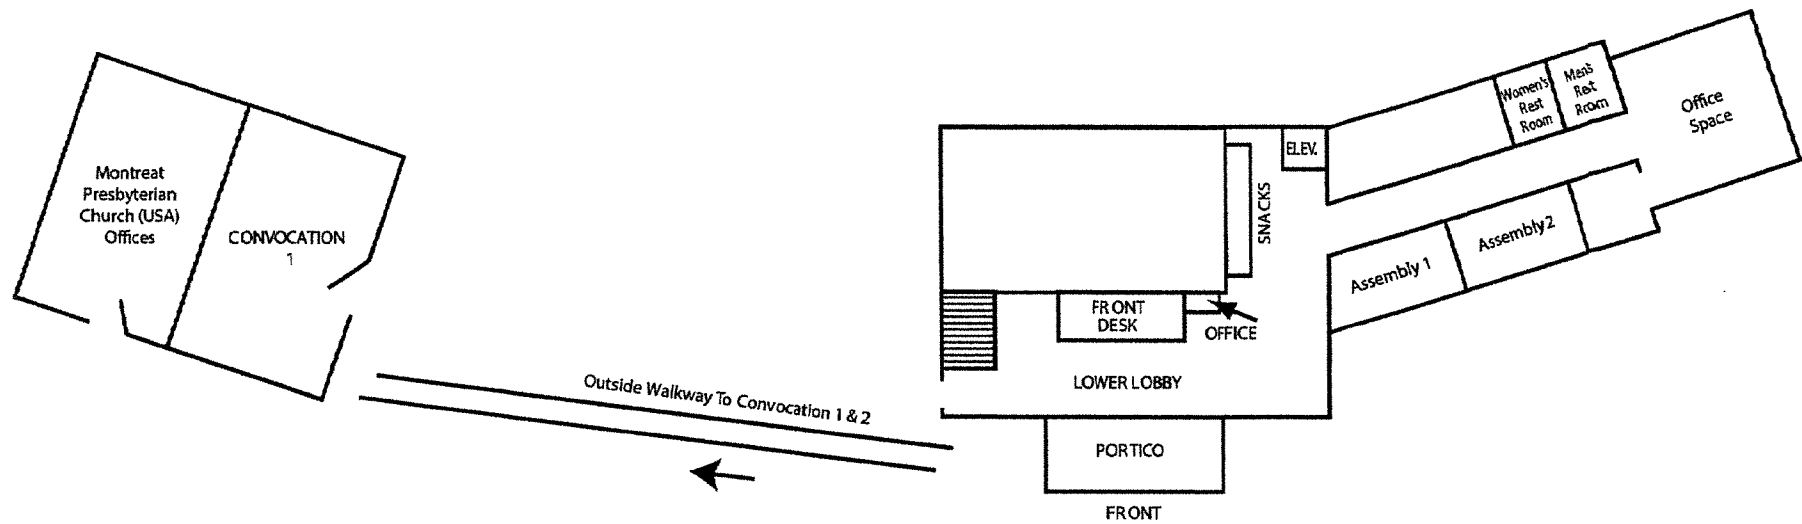

ASSEMBLY INN

GROUND LEVEL

MONTREAT[®]
conference
center

PO Box 969 • Montreat, NC 28757-0969

828-669-2911 • 800-572-2257

Fax: 828-669-5054

<http://www.montreat.org>

Presbyterian Church (U.S.A.)