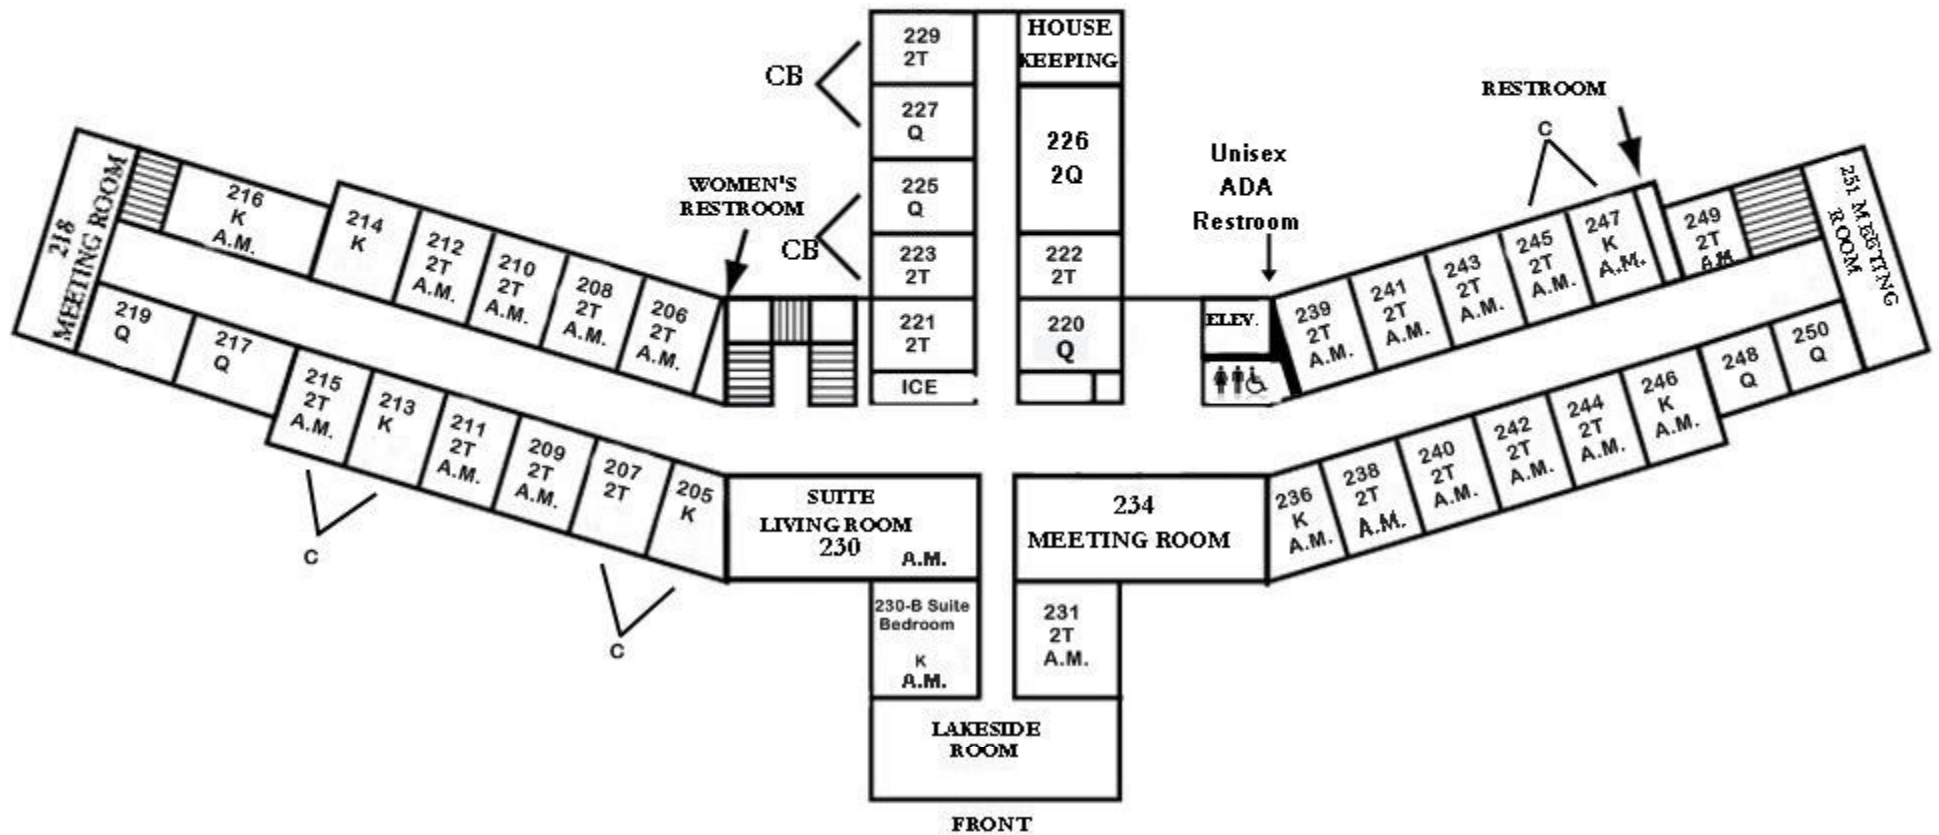

# ASSEMBLY INN

## SECOND FLOOR

**MONTREAT**<sup>®</sup>  
conference  
center

PO Box 969 • Montreat, NC 28757-0969

<http://www.montreat.org>  
Presbyterian Church (U.S.A.)

K 1 King Bed  
Q 1 Queen Bed  
2T 2 Twin Beds  
C Connecting Rooms  
CB Connecting Baths  
AM Room Accommodates Air Mattress

2nd Floor Accommodates 23 Air Mattresses

Revised 3/18/15