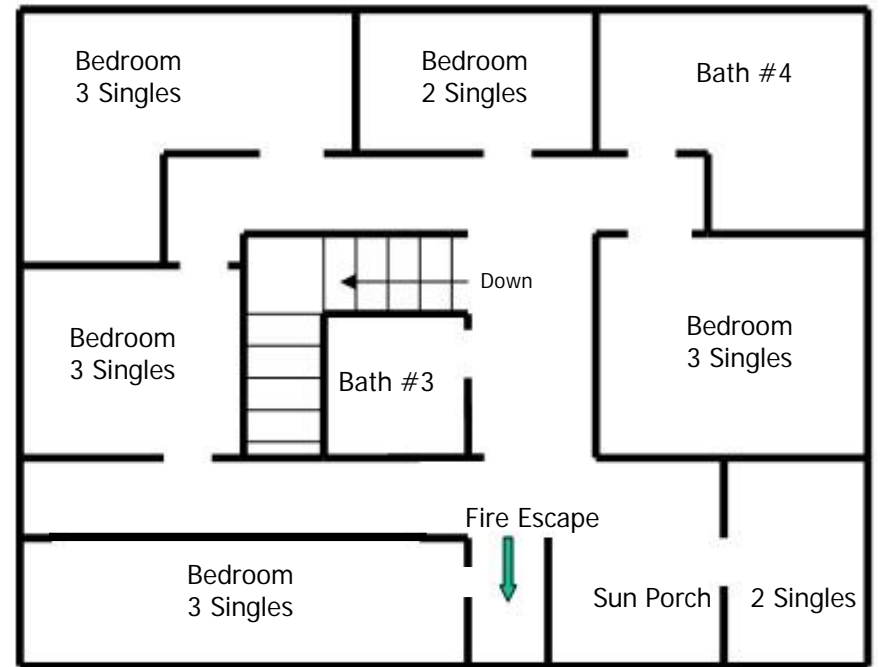

First Floor

Second Floor

Building: **Balsam Lodge**  
 Address: 344 Florida Terrace  
 Phone: (828) 669-0145 or 669-9350  
 Capacity: 22 Persons  
 Bedrooms: 8  
 Beds: Single - 18  
       Bunks - 2  
 Baths: 4 Type: Communal  
 Revised 9/11

	Showers	Sinks	Toilets
Bath #1	2	2	2
Bath #2	0	1	1
Bath #3	2	2	2
Bath #4	3	3	3

**Montreat Conference Center**  
 PO Box 969, Montreat, NC 28757  
 (800) 572-2257 / (828) 669-2911