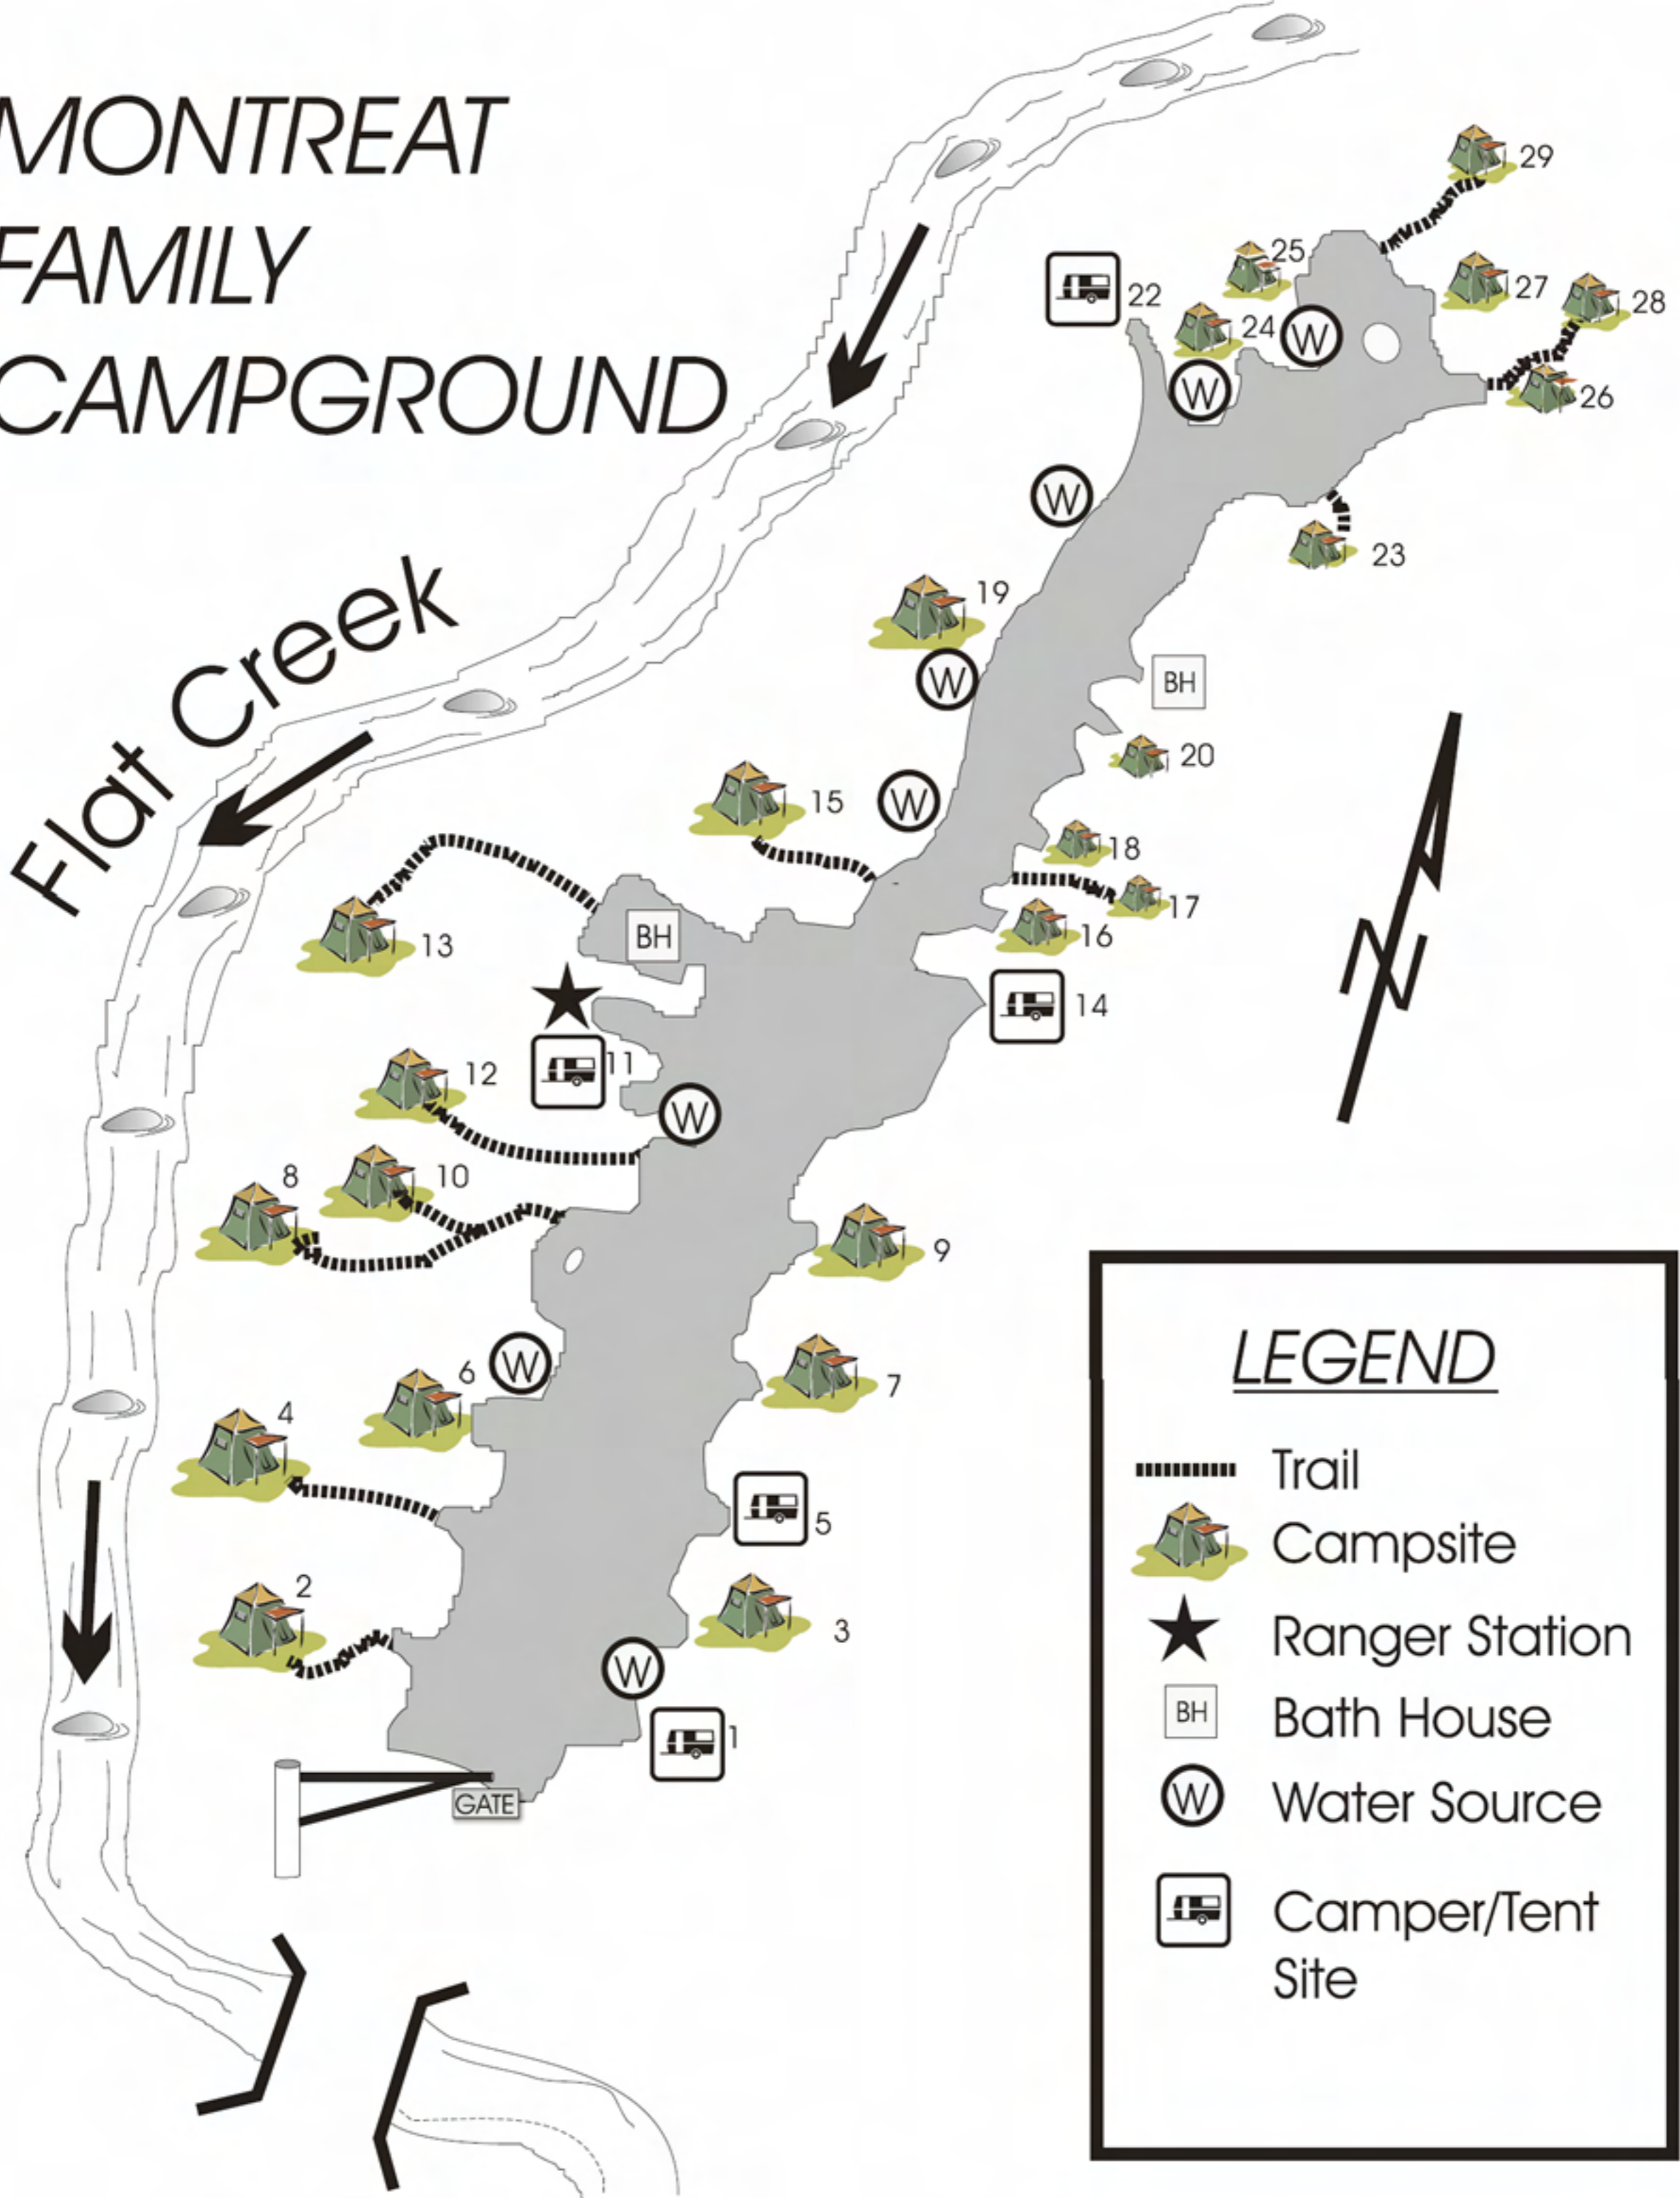

MONTREAT FAMILY CAMPGROUND

Flat Creek

LEGEND

-  Trail
-  Campsite
-  Ranger Station
-  Bath House
-  Water Source
-  Camper/Tent Site