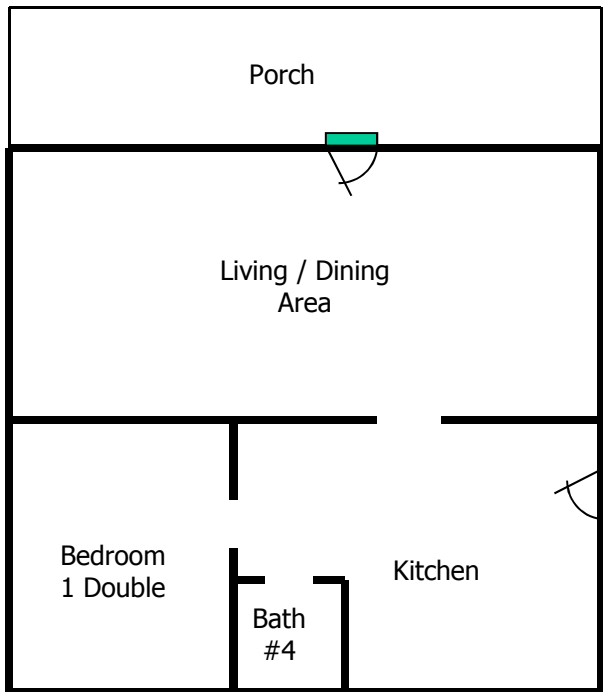

First Floor

Basement

Second Floor

NOTE:
All Baths have (1) Shower,
(1) Sink & (1) Toilet

Building: **Chestnut Lodge**
 Address: 314 Georgia Terrace
 Phone: (828) 669-9990
 Capacity: 20 Persons
 Bedrooms: 10
 Beds: Single - 16
 Double - 2
 Baths: 4 Type: Shared