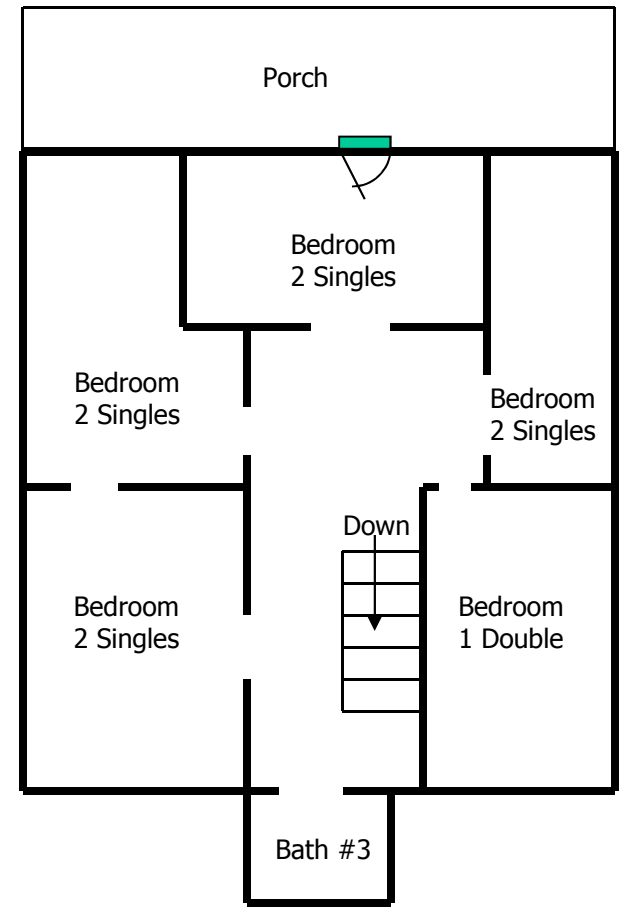

First Floor

Basement

Second Floor

NOTE:
All Baths have (1) Shower,
(1) Sink & (1) Toilet

Building: **Chestnut Lodge**
 Address: 314 Georgia Terrace
 Phone: (828) 669-9990
 Capacity: 20 Persons
 Bedrooms: 10
 Beds: Single - 16
 Double - 2
 Baths: 4 Type: Shared